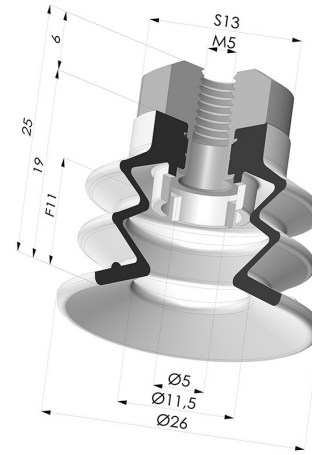

**TECHNICAL INFORMATION**

<b>Range :</b>	Suction cup
<b>Category :</b>	With bellows
<b>Series :</b>	96B
<b>Height (in mm) :</b>	25
<b>Shape :</b>	2.5 Bellows
<b>Contact lip diameter :</b>	25 mm
<b>inner barrel diameter :</b>	M5
<b>Number of bellows :</b>	2.5 Bellows
<b>Horizontal force :</b>	22 N
<b>Vertical force :</b>	11 N
<b>Arrow :</b>	11 mm

**Variants:**

Variant reference:

**96B 25PU FM5**

- Color: Green
- Matter: Polyurethane
- Shore Hardness: SH60