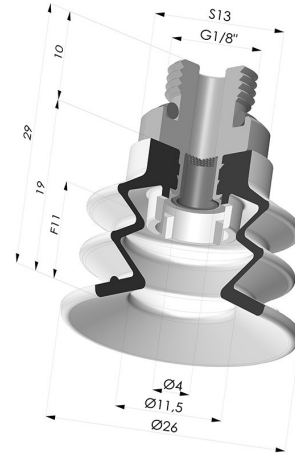

**TECHNICAL INFORMATION**

<b>Range :</b>	Suction cup
<b>Category :</b>	With bellows
<b>Series :</b>	96B
<b>Height (in mm) :</b>	29
<b>Shape :</b>	2.5 Bellows
<b>Contact lip diameter :</b>	25 mm
<b>inner barrel diameter :</b>	Male G1/8"
<b>Number of bellows :</b>	2.5 Bellows
<b>Horizontal force :</b>	22 N
<b>Vertical force :</b>	11 N
<b>Arrow :</b>	11 mm

**Variants:**

Variant reference:

**96B 25PU M18D-4-F**

- Color: Green
- Matter: Polyurethane
- Shore Hardness: SH60