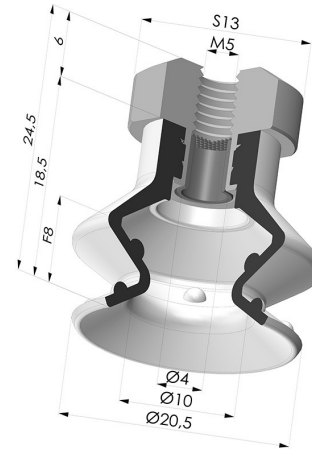

TECHNICAL INFORMATION

Range :	Suction cup
Category :	With bellows
Series :	97B
Height (in mm) :	24.5
Shape :	1.5 Bellows
Contact lip diameter :	20.4 mm
inner barrel diameter :	M5
Number of bellows :	1.5 Bellows
Horizontal force :	13 N
Vertical force :	6.5 N
Arrow :	8 mm

Variants:

Variant reference:

97B 20PU FM5F

- Color: Green
- Matter: Polyurethane
- Shore Hardness: SH60