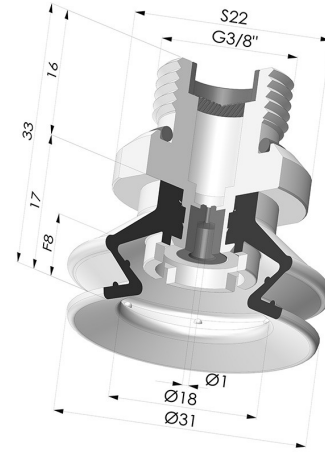

TECHNICAL INFORMATION

Range :	Suction cup
Category :	With bellows
Series :	97B
Height (in mm) :	33
Shape :	1.5 Bellows
Contact lip diameter :	31 mm
inner barrel diameter :	Male G3/8"
Number of bellows :	1.5 Bellows
Horizontal force :	30 N
Vertical force :	15 N
Arrow :	8 mm

Variants:

Variant reference:

97B 30PU 38D-2-F

- Color: Green
- Matter: Polyurethane
- Shore Hardness: SH60