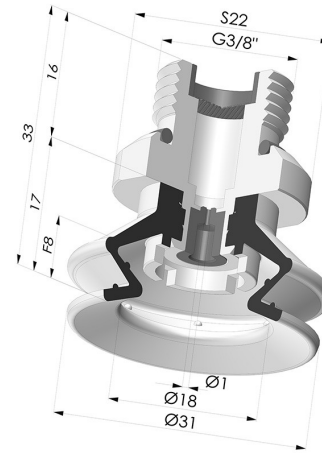

TECHNICAL INFORMATION

Range :	Suction cup
Category :	With bellows
Series :	97B
Height (in mm) :	33
Shape :	1.5 Bellows
Contact lip diameter :	31 mm
inner barrel diameter :	Male G3/8"
Number of bellows :	1.5 Bellows
Horizontal force :	30 N
Vertical force :	15 N
Arrow :	8 mm

Variants:

Variant reference:

97B 30PU 38D-2-GIC

- Color: Green
- Matter: Polyurethane
- Shore Hardness: SH60