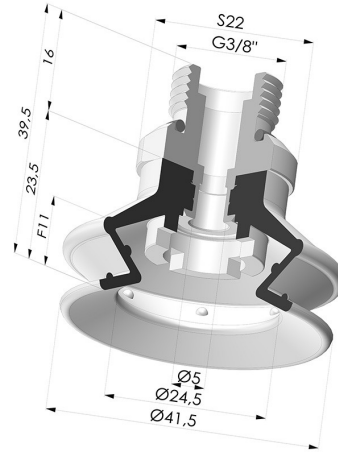

**TECHNICAL INFORMATION**

<b>Range :</b>	Suction cup
<b>Category :</b>	With bellows
<b>Series :</b>	97B
<b>Height (in mm) :</b>	39.5
<b>Shape :</b>	1.5 Bellows
<b>Contact lip diameter :</b>	41.5 mm
<b>inner barrel diameter :</b>	G3/8"
<b>Number of bellows :</b>	1.5 Bellows
<b>Horizontal force :</b>	54.5 N
<b>Vertical force :</b>	28.2 N
<b>Arrow :</b>	11 mm

**Variants:**

Variant reference:

**97B 40PU 38D-2**

- Color: Green
- Matter: Polyurethane
- Shore Hardness: SH60