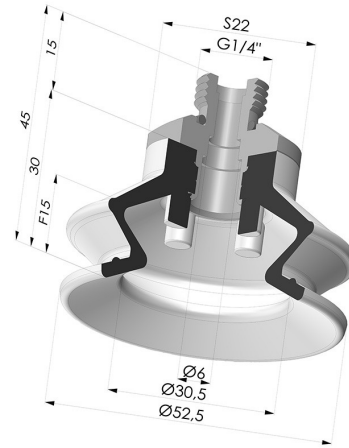

TECHNICAL INFORMATION

Range :	Suction cup
Category :	With bellows
Series :	97B
Height (in mm) :	45
Shape :	1.5 Bellows
Contact lip diameter :	52.5 mm
inner barrel diameter :	Male G1/4"
Number of bellows :	1.5 Bellows
Horizontal force :	54.5 N
Vertical force :	27 N
Arrow :	15 mm

Variants:

Variant reference:

97B 50PU 14D-2

- Color: Green
- Matter: Polyurethane
- Shore Hardness: SH60