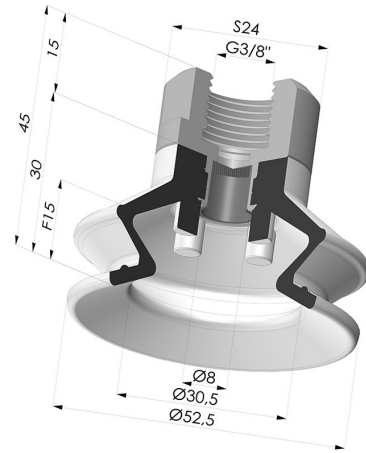

TECHNICAL INFORMATION

Range :	Suction cup
Category :	With bellows
Series :	97B
Height (in mm) :	45
Shape :	1.5 Bellows
Contact lip diameter :	52.5 mm
inner barrel diameter :	Female G3/8"
Number of bellows :	1.5 Bellows
Horizontal force :	54.5 N
Vertical force :	27 N
Arrow :	15 mm

Variants:

Variant reference:

97B 50PU F38D-4-F

- Color: Green
- Matter: Polyurethane
- Shore Hardness: SH60