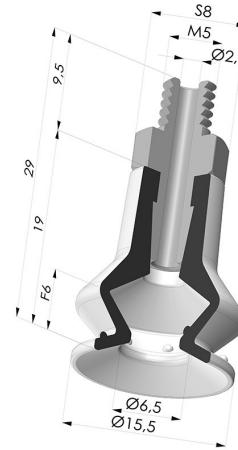

TECHNICAL INFORMATION

Range :	Suction cup
Category :	With bellows
Series :	97C
Height (in mm) :	29
Shape :	1.5 Bellows
Contact lip diameter :	15.5 mm
inner barrel diameter :	M5
Number of bellows :	1.5 Bellows
Horizontal force :	8 N
Vertical force :	4 N
Arrow :	6 mm

Variants:

Variant reference:
97C 15PU M5

- Color: Green / Yellow
- Matter: Polyurethane
- Shore Hardness: SH60 / SH30