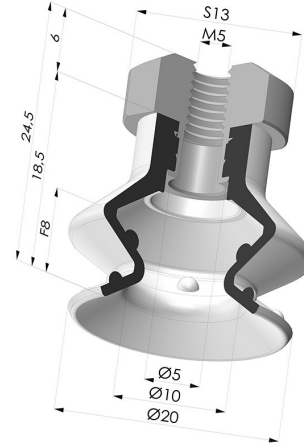

**TECHNICAL INFORMATION**

<b>Range :</b>	Suction cup
<b>Category :</b>	With bellows
<b>Series :</b>	97C
<b>Height (in mm) :</b>	24.5
<b>Shape :</b>	1.5 Bellows
<b>Contact lip diameter :</b>	20.4 mm
<b>inner barrel diameter :</b>	M5
<b>Number of bellows :</b>	1.5 Bellows
<b>Horizontal force :</b>	13 N
<b>Vertical force :</b>	6.5 N
<b>Arrow :</b>	8 mm

**Variants:**

Variant reference:

**97C 20PU FM5**

- Color: Green / Yellow
- Matter: Polyurethane
- Shore Hardness: SH60 / SH30