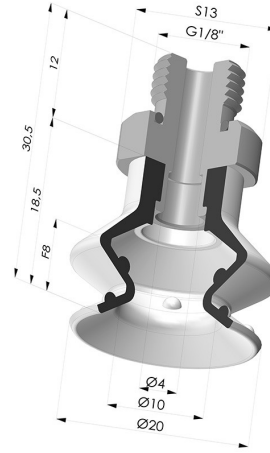

**TECHNICAL INFORMATION**

<b>Range :</b>	Suction cup
<b>Category :</b>	With bellows
<b>Series :</b>	97C
<b>Height (in mm) :</b>	30.5
<b>Shape :</b>	1.5 Bellows
<b>Contact lip diameter :</b>	20.4 mm
<b>inner barrel diameter :</b>	Male G1/8"
<b>Number of bellows :</b>	1.5 Bellows
<b>Horizontal force :</b>	13 N
<b>Vertical force :</b>	6.5 N
<b>Arrow :</b>	8 mm

**Variants:**

Variant reference:

**97C 20PU M18D-5**

- Color: Green / Yellow
- Matter: Polyurethane
- Shore Hardness: SH60 / SH30