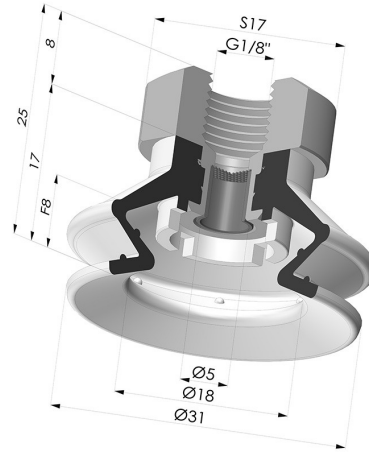

TECHNICAL INFORMATION

Range :	Suction cup
Category :	With bellows
Series :	97C
Height (in mm) :	25
Shape :	1.5 Bellows
Contact lip diameter :	31 mm
inner barrel diameter :	Female G1/8"
Number of bellows :	1.5 Bellows
Horizontal force :	31 N
Vertical force :	15.5 N
Arrow :	8 mm

Variants:

Variant reference:

97C 30PU 18D-2-F

- Color: Green / Yellow
- Matter: Polyurethane
- Shore Hardness: SH60 / SH30