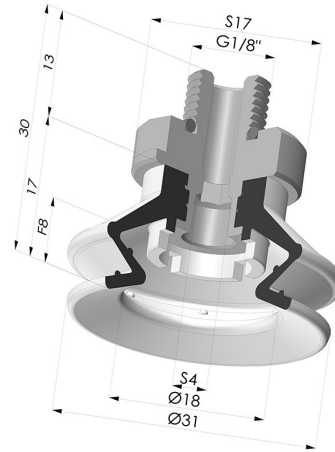

TECHNICAL INFORMATION

Range :	Suction cup
Category :	With bellows
Series :	97C
Height (in mm) :	30
Shape :	1.5 Bellows
Contact lip diameter :	31 mm
inner barrel diameter :	Male G1/8"
Number of bellows :	1.5 Bellows
Horizontal force :	31 N
Vertical force :	15.5 N
Arrow :	8 mm

Variants:

Variant reference:

97C 30PU M18D-4

- Color: Green / Yellow
- Matter: Polyurethane
- Shore Hardness: SH60 / SH30