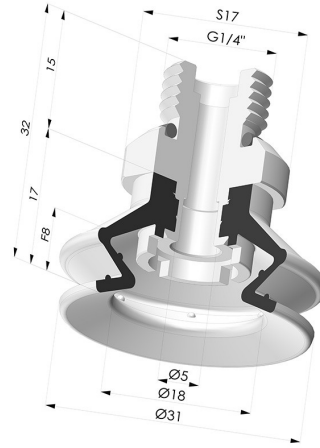

**TECHNICAL INFORMATION**

<b>Range :</b>	Suction cup
<b>Category :</b>	With bellows
<b>Series :</b>	97C
<b>Height (in mm) :</b>	32
<b>Shape :</b>	1.5 Bellows
<b>Contact lip diameter :</b>	31 mm
<b>inner barrel diameter :</b>	Male G1/4"
<b>Number of bellows :</b>	1.5 Bellows
<b>Horizontal force :</b>	30 N
<b>Vertical force :</b>	15 N
<b>Arrow :</b>	8 mm

**Variants:**

Variant reference:

**97C 30PU 14D-2**

- Color: Green / Yellow
- Matter: Polyurethane
- Shore Hardness: SH60 / SH30