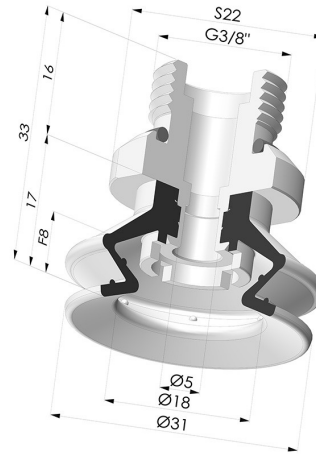

TECHNICAL INFORMATION

Range :	Suction cup
Category :	With bellows
Series :	97C
Height (in mm) :	33
Shape :	1.5 Bellows
Contact lip diameter :	31 mm
inner barrel diameter :	Male G3/8"
Number of bellows :	1.5 Bellows
Horizontal force :	31 N
Vertical force :	15.5 N
Arrow :	8 mm

Variants:

Variant reference:

97C 30PU 38D-2

- Color: Green / Yellow
- Matter: Polyurethane
- Shore Hardness: SH60 / SH30