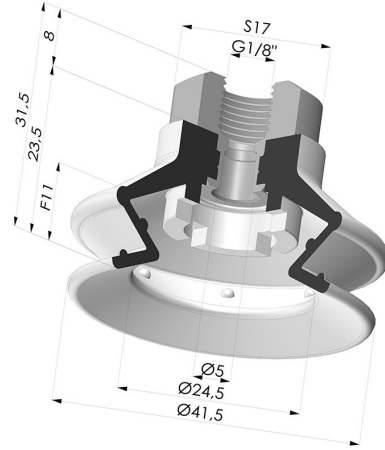

TECHNICAL INFORMATION

Range :	Suction cup
Category :	With bellows
Series :	97C
Height (in mm) :	31.5
Shape :	1.5 Bellows
Contact lip diameter :	41.4 mm
inner barrel diameter :	Female G1/8"
Number of bellows :	1.5 Bellows
Horizontal force :	54.5 N
Vertical force :	27 N
Arrow :	11 mm

Variants:

Variant reference:

97C 40PU 18D-2

- Color: Green / Yellow
- Matter: Polyurethane
- Shore Hardness: SH60 / SH30