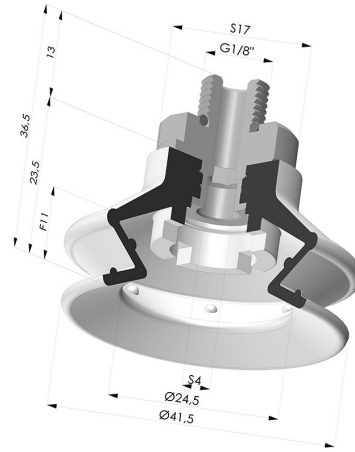

**TECHNICAL INFORMATION**

<b>Range :</b>	Suction cup
<b>Category :</b>	With bellows
<b>Series :</b>	97C
<b>Height (in mm) :</b>	36.5
<b>Shape :</b>	1.5 Bellows
<b>Contact lip diameter :</b>	41.4 mm
<b>inner barrel diameter :</b>	Male G3/8"
<b>Number of bellows :</b>	1.5 Bellows
<b>Horizontal force :</b>	54.5 N
<b>Vertical force :</b>	27 N
<b>Arrow :</b>	11 mm

**Variants:**

Variant reference:

**97C 40PU M18D-4**

- Color: Green / Yellow
- Matter: Polyurethane
- Shore Hardness: SH60 / SH30