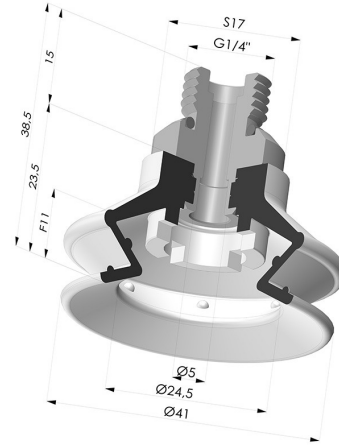

TECHNICAL INFORMATION

Range :	Suction cup
Category :	With bellows
Series :	97C
Height (in mm) :	38.5
Shape :	1.5 Bellows
Contact lip diameter :	41.4 mm
inner barrel diameter :	Male G1/4"
Number of bellows :	1.5 Bellows
Horizontal force :	54.5 N
Vertical force :	27 N
Arrow :	11 mm

Variants:

Variant reference:

97C 40PU 14D-2

- Color: Green / Yellow
- Matter: Polyurethane
- Shore Hardness: SH60 / SH30