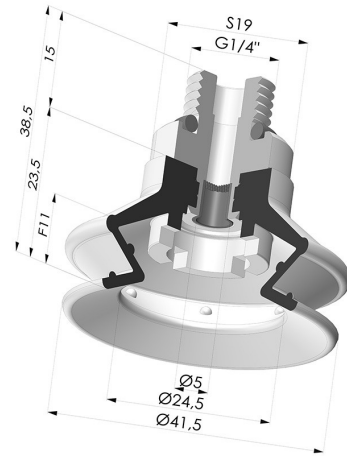

**TECHNICAL INFORMATION**

<b>Range :</b>	Suction cup
<b>Category :</b>	With bellows
<b>Series :</b>	97C
<b>Height (in mm) :</b>	38.5
<b>Shape :</b>	1.5 Bellows
<b>Contact lip diameter :</b>	41.4 mm
<b>inner barrel diameter :</b>	Male G1/4"
<b>Number of bellows :</b>	1.5 Bellows
<b>Horizontal force :</b>	54.5 N
<b>Vertical force :</b>	27 N
<b>Arrow :</b>	11 mm

**Variants:**

Variant reference:

**97C 40PU M14D-4-F**

- Color: Green / Yellow
- Matter: Polyurethane
- Shore Hardness: SH60 / SH30