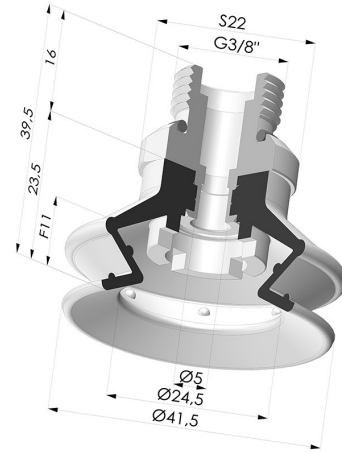

**TECHNICAL INFORMATION**

<b>Range :</b>	Suction cup
<b>Category :</b>	With bellows
<b>Series :</b>	97C
<b>Height (in mm) :</b>	39.5
<b>Shape :</b>	1.5 Bellows
<b>Contact lip diameter :</b>	41.4 mm
<b>inner barrel diameter :</b>	Male G3/8"
<b>Number of bellows :</b>	1.5 Bellows
<b>Horizontal force :</b>	54.5 N
<b>Vertical force :</b>	27 N
<b>Arrow :</b>	11 mm

**Variants:**

Variant reference:

**97C 40PU 38D-2**

- Color: Green / Yellow
- Matter: Polyurethane
- Shore Hardness: SH60 / SH30