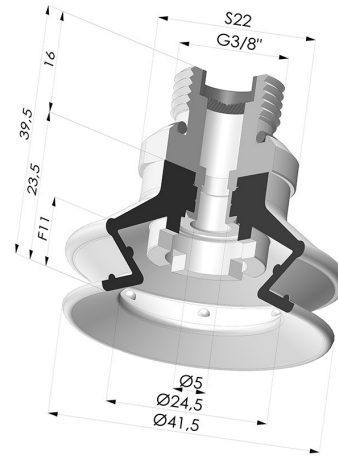

TECHNICAL INFORMATION

Range :	Suction cup
Category :	With bellows
Series :	97C
Height (in mm) :	39.5
Shape :	1.5 Bellows
Contact lip diameter :	41.4 mm
inner barrel diameter :	Male G3/8"
Number of bellows :	1.5 Bellows
Horizontal force :	54.5 N
Vertical force :	27 N
Arrow :	11 mm

Variants:

Variant reference:

97C 40PU 38D-2-F

- Color: Green / Yellow
- Matter: Polyurethane
- Shore Hardness: SH60 / SH30