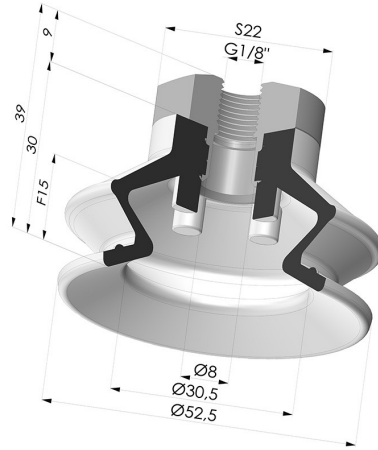

**TECHNICAL INFORMATION**

<b>Range :</b>	Suction cup
<b>Category :</b>	With bellows
<b>Series :</b>	97C
<b>Height (in mm) :</b>	39
<b>Shape :</b>	1.5 Bellows
<b>Contact lip diameter :</b>	52.5 mm
<b>inner barrel diameter :</b>	Female G1/8"
<b>Number of bellows :</b>	1.5 Bellows
<b>Horizontal force :</b>	90 N
<b>Vertical force :</b>	45 N
<b>Arrow :</b>	15 mm

**Variants:**

Variant reference:

**97C 50PU 18D-2**

- Color: Green / Yellow
- Matter: Polyurethane
- Shore Hardness: SH60 / SH30