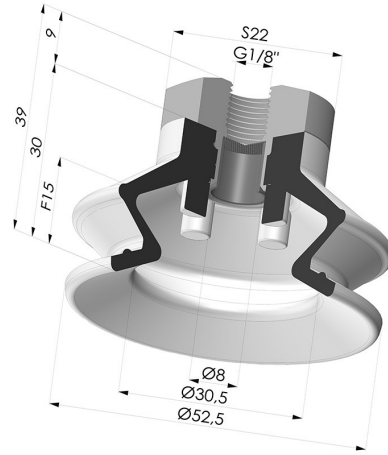

TECHNICAL INFORMATION

Range :	Suction cup
Category :	With bellows
Series :	97C
Height (in mm) :	39
Shape :	1.5 Bellows
Contact lip diameter :	52.5 mm
inner barrel diameter :	Female G1/8"
Number of bellows :	1.5 Bellows
Horizontal force :	90 N
Vertical force :	45 N
Arrow :	15 mm

Variants:

Variant reference:

97C 50PU 18D-2-F

- Color: Green / Yellow
- Matter: Polyurethane
- Shore Hardness: SH60 / SH30