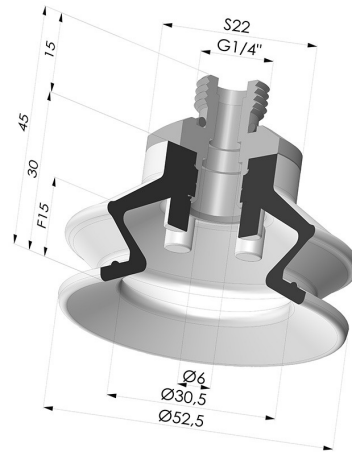

TECHNICAL INFORMATION

Range :	Suction cup
Category :	With bellows
Series :	97C
Height (in mm) :	45
Shape :	1.5 Bellows
Contact lip diameter :	52.5 mm
inner barrel diameter :	Male G1/4"
Number of bellows :	1.5 Bellows
Horizontal force :	90 N
Vertical force :	45 N
Arrow :	15 mm

Variants:

Variant reference:
97C 50PU 14D-2

- Color: Green / Yellow
- Matter: Polyurethane
- Shore Hardness: SH60 / SH30