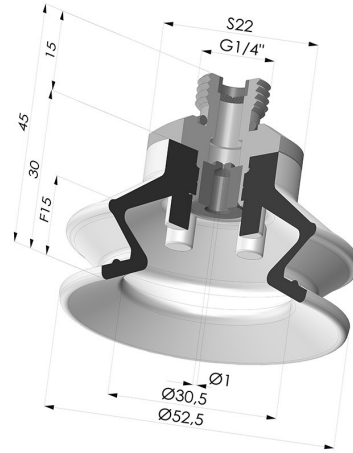

TECHNICAL INFORMATION

| | |
|--------------------------------|--------------|
| Range : | Suction cup |
| Category : | With bellows |
| Series : | 97C |
| Height (in mm) : | 45 |
| Shape : | 1.5 Bellows |
| Contact lip diameter : | 52.5 mm |
| inner barrel diameter : | Male G1/4" |
| Number of bellows : | 1.5 Bellows |
| Horizontal force : | 90 N |
| Vertical force : | 45 N |
| Arrow : | 15 mm |

Variants:

Variant reference:

97C 50PU 14D-2-GIC

- Color: Green / Yellow
- Matter: Polyurethane
- Shore Hardness: SH60 / SH30