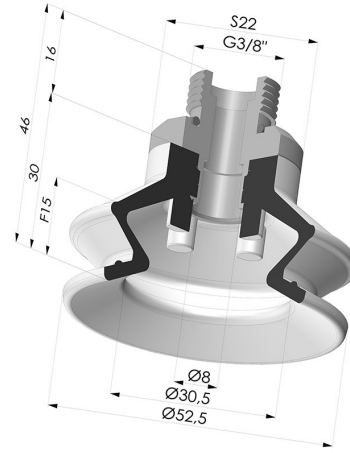

TECHNICAL INFORMATION

Range :	Suction cup
Category :	With bellows
Series :	97C
Height (in mm) :	46
Shape :	1.5 Bellows
Contact lip diameter :	52.5 mm
inner barrel diameter :	Male G3/8"
Number of bellows :	1.5 Bellows
Horizontal force :	90 N
Vertical force :	45 N
Arrow :	15 mm

Variants:

Variant reference:

97C 50PU 38D-2

- Color: Green / Yellow
- Matter: Polyurethane
- Shore Hardness: SH60 / SH30