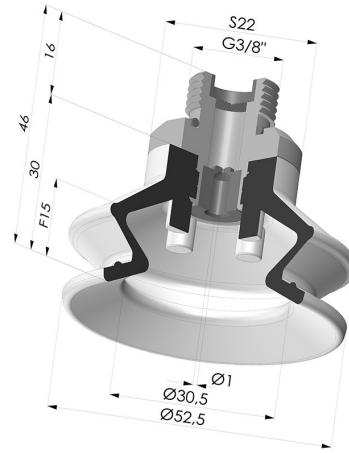

TECHNICAL INFORMATION

Range :	Suction cup
Category :	With bellows
Series :	97C
Height (in mm) :	46
Shape :	1.5 Bellows
Contact lip diameter :	52.5 mm
inner barrel diameter :	Male G3/8"
Number of bellows :	1.5 Bellows
Horizontal force :	90 N
Vertical force :	45 N
Arrow :	15 mm

Variants:

Variant reference:

97C 50PU 38D-2-GIC

- Color: Green / Yellow
- Matter: Polyurethane
- Shore Hardness: SH60 / SH30