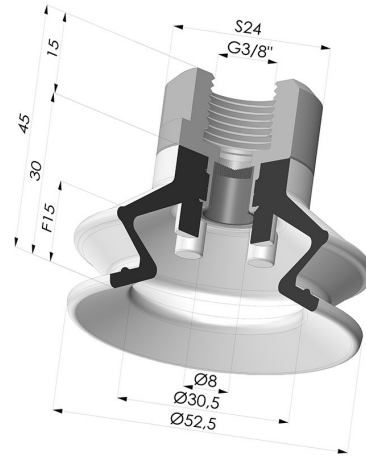

TECHNICAL INFORMATION

Range :	Suction cup
Category :	With bellows
Series :	97C
Height (in mm) :	45
Shape :	1.5 Bellows
Contact lip diameter :	52.5 mm
inner barrel diameter :	Female G3/8"
Number of bellows :	1.5 Bellows
Horizontal force :	90 N
Vertical force :	45 N
Arrow :	15 mm

Variants:

Variant reference:

97C 50PU F38D-4-F

- Color: Green / Yellow
- Matter: Polyurethane
- Shore Hardness: SH60 / SH30