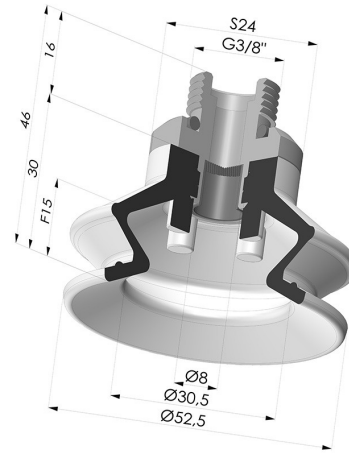

TECHNICAL INFORMATION

Range :	Suction cup
Category :	With bellows
Series :	97C
Height (in mm) :	46
Shape :	1.5 Bellows
Contact lip diameter :	52.5 mm
inner barrel diameter :	Male G3/8"
Number of bellows :	1.5 Bellows
Horizontal force :	90 N
Vertical force :	45 N
Arrow :	15 mm

Variants:

Variant reference:

97C 50PU M38D-4-F

- Color: Green / Yellow
- Matter: Polyurethane
- Shore Hardness: SH60 / SH30