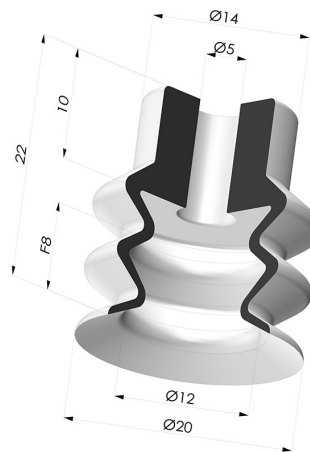

TECHNICAL INFORMATION

Range :	Suction cup
Category :	With bellows
Series :	AR VF
Height (in mm) :	22
Shape :	2.5 Bellows
Contact lip diameter :	20 mm
Top diameter :	5 mm
inner barrel diameter :	5 mm
Number of bellows :	2.5 Bellows
Horizontal force :	14 N
Vertical force :	7 N
Mass :	3 g
Volume cm³ :	4.64cm ³
Arrow :	8 mm

Variants:

Variant reference:

AR VF 20NI A

- Color: Black
- Matter: Nitrile
- Shore Hardness: SH50