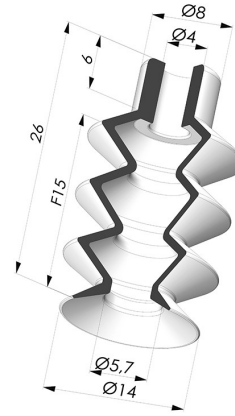

TECHNICAL INFORMATION

Range :	Suction cup
Category :	With bellows
Series :	8
Height (in mm) :	26
Shape :	3.5 Bellows
Contact lip diameter :	14 mm
inner barrel diameter :	4mm
Number of bellows :	3.5 Bellows
Horizontal force :	7 N
Vertical force :	3.5 N
Arrow :	15 mm

Variants:

Variant reference:
81 14SLBLEU A

- Color: Blue food-grade CE certification
- Matter: Silicone
- Shore Hardness: SH60

Variant reference:
81 14SLBLEU A SH30

- Color: Blue food-grade CE certification
- Matter: Silicone
- Shore Hardness: SH30

Related products:

Separable Male Fitting M5

Product reference: M5C10