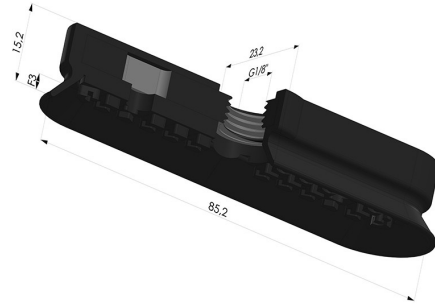

TECHNICAL INFORMATION

Range :	Suction cup
Category :	Oblong
Series :	4OF
Height (in mm) :	15
Shape :	Oblong
Length :	85mm
Width :	23mm
inner barrel diameter :	Female G1/8"
Number of bellows :	0.5 Bellows
Horizontal force :	76N
Vertical force :	38N
Arrow :	3mm

Variants:

Variant reference:

4OF 80NI A

- Matter: Nitrile
- Shore Hardness: SH70