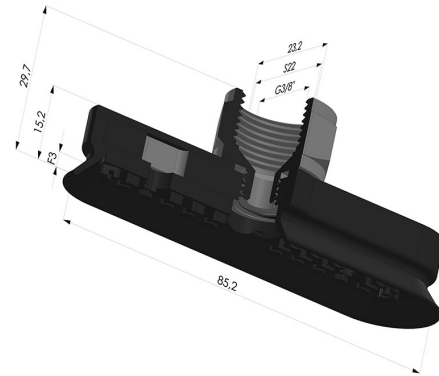

TECHNICAL INFORMATION

Range :	Suction cup
Category :	Oblong
Series :	4OF
Height (in mm) :	30
Shape :	Oblong
Length :	85mm
Width :	23mm
inner barrel diameter :	Female G3/8"
Number of bellows :	0.5 Bellows
Horizontal force :	76N
Vertical force :	38N
Arrow :	3mm

Variants:

Variant reference:

4OF 80NI F38

- Matter: Nitrile
- Shore Hardness: SH70