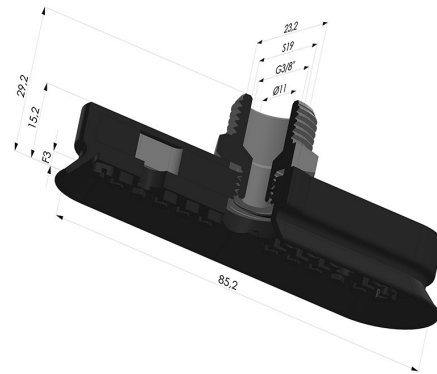

TECHNICAL INFORMATION

Range :	Suction cup
Category :	Oblong
Series :	4OF
Height (in mm) :	29
Shape :	Oblong
Length :	85mm
Width :	23mm
inner barrel diameter :	Male G3/8"
Number of bellows :	0.5 Bellows
Horizontal force :	76N
Vertical force :	38N
Arrow :	3mm

Variants:

Variant reference:

4OF 80NI M38

- Matter: Nitrile
- Shore Hardness: SH70