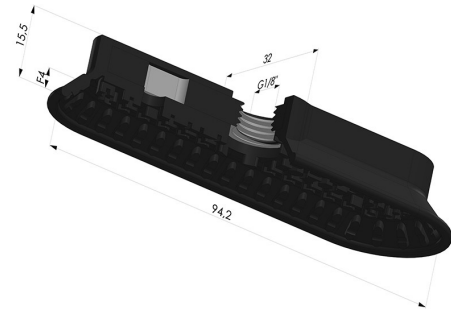

**TECHNICAL INFORMATION**

<b>Range :</b>	Suction cup
<b>Category :</b>	Oblong
<b>Series :</b>	4OF
<b>Height (in mm) :</b>	15.5
<b>Shape :</b>	Oblong
<b>Length :</b>	94
<b>Width :</b>	32mm
<b>inner barrel diameter :</b>	Female G1/8"
<b>Number of bellows :</b>	0.5 Bellows
<b>Horizontal force :</b>	107N
<b>Vertical force :</b>	54N
<b>Arrow :</b>	4mm

**Variants:**

Variant reference:

**4OF 90NI A**

- Matter: Nitrile
- Shore Hardness: SH70