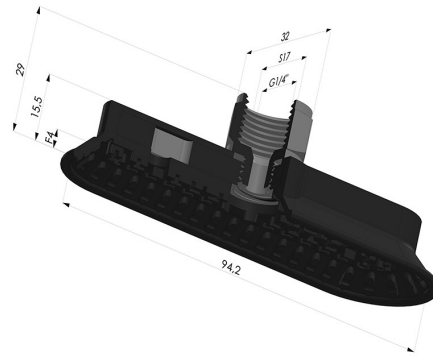

**TECHNICAL INFORMATION**

<b>Range :</b>	Suction cup
<b>Category :</b>	Oblong
<b>Series :</b>	4OF
<b>Height (in mm) :</b>	29
<b>Shape :</b>	Oblong
<b>Length :</b>	95mm
<b>Width :</b>	32mm
<b>inner barrel diameter :</b>	Female G1/4"
<b>Number of bellows :</b>	0.5 Bellows
<b>Horizontal force :</b>	107N
<b>Vertical force :</b>	54N
<b>Arrow :</b>	4mm

**Variants:**

Variant reference:

**4OF 90NI F14**

- Matter: Nitrile
- Shore Hardness: SH70