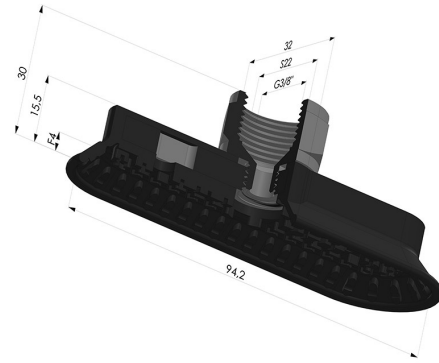

TECHNICAL INFORMATION

| | |
|--------------------------------|--------------|
| Range : | Suction cup |
| Category : | Oblong |
| Series : | 4OF |
| Height (in mm) : | 30 |
| Shape : | Oblong |
| Length : | 94mm |
| Width : | 32mm |
| inner barrel diameter : | Female G3/8" |
| Number of bellows : | 0.5 Bellows |
| Horizontal force : | 107N |
| Vertical force : | 54N |
| Arrow : | 4mm |

Variants:

Variant reference:

4OF 90NI F38

- Matter: Nitrile
- Shore Hardness: SH70