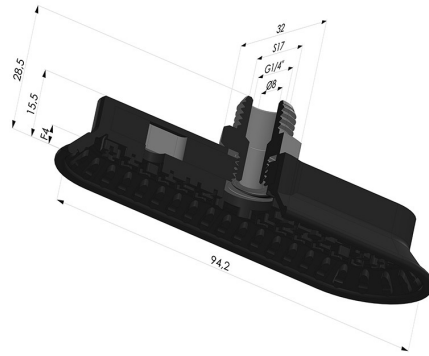

TECHNICAL INFORMATION

Range :	Suction cup
Category :	Oblong
Series :	4OF
Height (in mm) :	29
Shape :	Oblong
Length :	94mm
Width :	32mm
inner barrel diameter :	Male G1/4"
Number of bellows :	0.5 Bellows
Horizontal force :	107N
Vertical force :	54N
Arrow :	4mm

Variants:

Variant reference:

4OF 90NI M14

- Matter: Nitrile
- Shore Hardness: SH70