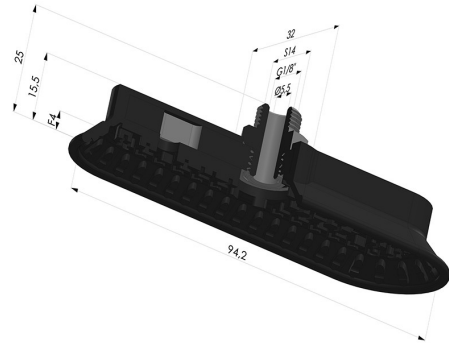

TECHNICAL INFORMATION

Range :	Suction cup
Category :	Oblong
Series :	4OF
Height (in mm) :	25
Shape :	Oblong
Length :	94mm
Width :	32mm
inner barrel diameter :	Male G1/8"
Number of bellows :	0.5 Bellows
Horizontal force :	107N
Vertical force :	54N
Arrow :	4mm

Variants:

Variant reference:

4OF 90NI M18

- Matter: Nitrile
- Shore Hardness: SH70