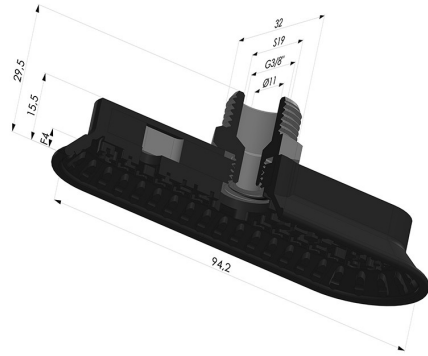

TECHNICAL INFORMATION

Range :	Suction cup
Category :	Oblong
Series :	4OF
Height (in mm) :	30
Shape :	Oblong
Length :	94mm
Width :	32mm
inner barrel diameter :	Male G3/8"
Number of bellows :	0.5 Bellows
Horizontal force :	107N
Vertical force :	54N
Arrow :	4mm

Variants:

Variant reference:

4OF 90NI M38

- Matter: Nitrile
- Shore Hardness: SH70