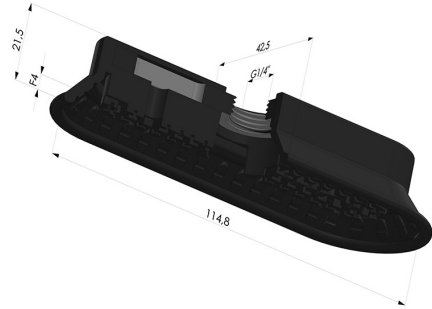

TECHNICAL INFORMATION

Range :	Suction cup
Category :	Oblong
Series :	4OF
Height (in mm) :	22
Shape :	Oblong
Length :	115mm
Width :	43mm
inner barrel diameter :	Female G1/4"
Number of bellows :	0.5 Bellows
Horizontal force :	168N
Vertical force :	84N
Arrow :	4mm

Variants:

Variant reference:

4OF 110NI A

- Color: Black
- Matter: Nitrile
- Shore Hardness: SH50