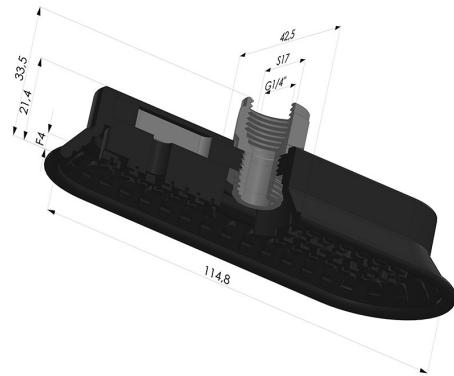

TECHNICAL INFORMATION

Range :	Suction cup
Category :	Oblong
Series :	4OF
Height (in mm) :	31
Shape :	Oblong
Length :	115mm
Width :	43mm
inner barrel diameter :	Female G1/4"
Number of bellows :	0.5 Bellows
Horizontal force :	168N
Vertical force :	84N
Arrow :	4mm

Variants:

Variant reference:

4OF 110NI F14

- Color: Black
- Matter: Nitrile
- Shore Hardness: SH50