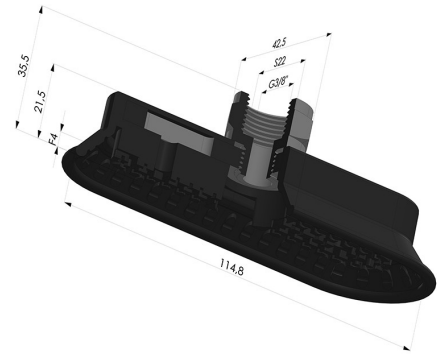

TECHNICAL INFORMATION

Range :	Suction cup
Category :	Oblong
Series :	4OF
Height (in mm) :	36
Shape :	Oblong
Length :	115mm
Width :	43mm
inner barrel diameter :	Female G3/8"
Number of bellows :	0.5 Bellows
Horizontal force :	168N
Vertical force :	84N
Arrow :	4mm

Variants:

Variant reference:

4OF 110NI F38

- Color: Black
- Matter: Nitrile
- Shore Hardness: SH50