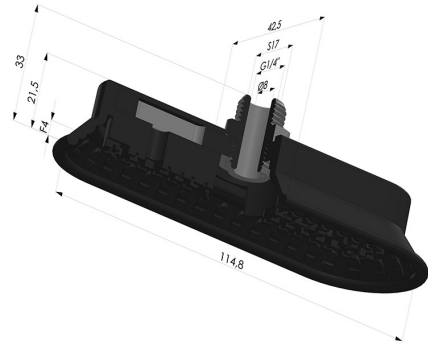

TECHNICAL INFORMATION

Range :	Suction cup
Category :	Oblong
Series :	4OF
Height (in mm) :	33
Shape :	Oblong
Length :	115mm
Width :	43mm
inner barrel diameter :	Male G1/4"
Number of bellows :	0.5 Bellows
Horizontal force :	168N
Vertical force :	84N
Arrow :	4mm

Variants:

Variant reference:

4OF 110NI M14

- Color: Black
- Matter: Nitrile
- Shore Hardness: SH50