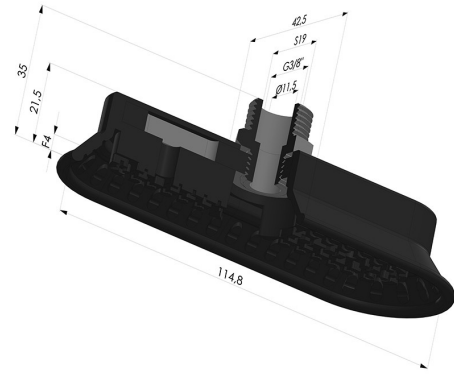

TECHNICAL INFORMATION

Range :	Suction cup
Category :	Oblong
Series :	4OF
Height (in mm) :	35
Shape :	Oblong
Length :	115mm
Width :	43mm
inner barrel diameter :	Male G3/8"
Number of bellows :	0.5 Bellows
Horizontal force :	168N
Vertical force :	84N
Arrow :	4mm

Variants:

Variant reference:

4OF 110NI M38

- Color: Black
- Matter: Nitrile
- Shore Hardness: SH50