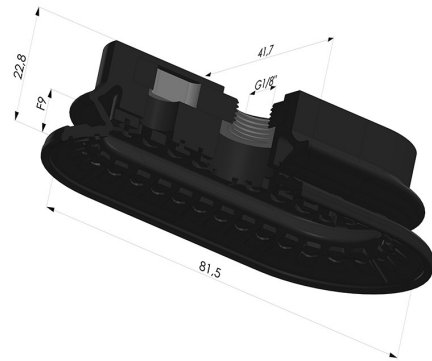

TECHNICAL INFORMATION

Range : Suction cup
Category : Oblong
Series : 4R
Height (in mm) : 23
Shape : Oblong 1.5 Bellows
Length : 81.5mm
Width : 42mm
inner barrel diameter : Female G1/8"
Number of bellows : 1.5 Bellows
Horizontal force : 94N
Vertical force : 47N
Arrow : 9mm

Variants:

Variant reference:

4R 82NI A

- Color: Black
- Matter: Nitrile
- Shore Hardness: SH70