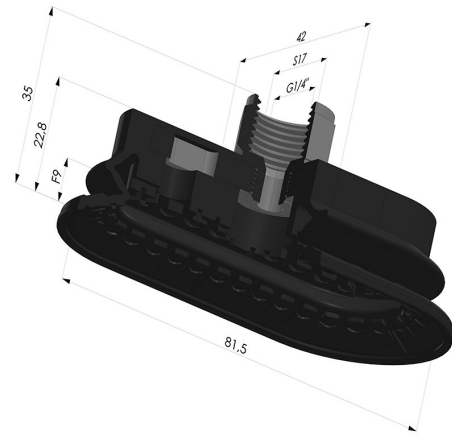

**TECHNICAL INFORMATION**

**Range :** Suction cup  
**Category :** Oblong  
**Series :** 4R  
**Height (in mm) :** 35  
**Shape :** Oblong 1.5 Bellows  
**Length :** 81.5mm  
**Width :** 42mm  
**inner barrel diameter :** Female G1/4"  
**Number of bellows :** 1.5 Bellows  
**Horizontal force :** 94N  
**Vertical force :** 47N  
**Arrow :** 9mm

**Variants:**

Variant reference:

**4R 82NI F14**

- Color: Black
- Matter: Nitrile
- Shore Hardness: SH70