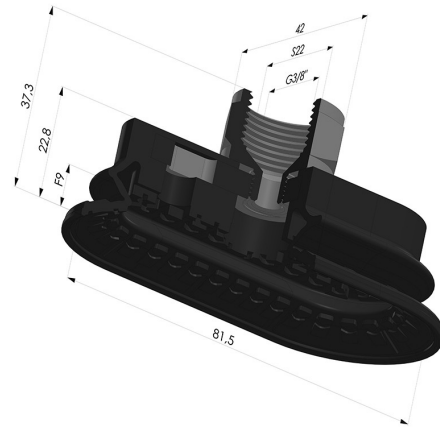

**TECHNICAL INFORMATION**

<b>Range :</b>	Suction cup
<b>Category :</b>	Oblong
<b>Series :</b>	4R
<b>Height (in mm) :</b>	37
<b>Shape :</b>	Oblong 1.5 Bellows
<b>Length :</b>	81.5mm
<b>Width :</b>	42mm
<b>inner barrel diameter :</b>	Female G3/8"
<b>Number of bellows :</b>	1.5 Bellows
<b>Horizontal force :</b>	94N
<b>Vertical force :</b>	47N
<b>Arrow :</b>	9mm

**Variants:**

Variant reference:

**4R 82NI F38**

- Color: Black
- Matter: Nitrile
- Shore Hardness: SH70