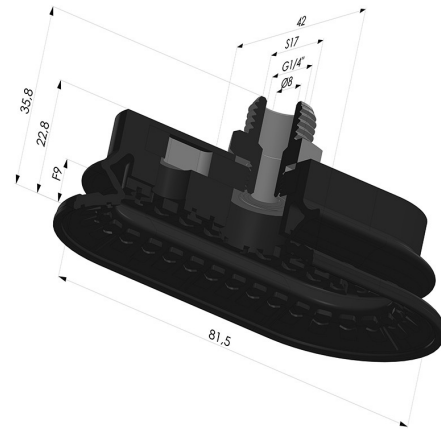

**TECHNICAL INFORMATION**

<b>Range :</b>	Suction cup
<b>Category :</b>	Oblong
<b>Series :</b>	4R
<b>Height (in mm) :</b>	36
<b>Shape :</b>	Oblong 1.5 Bellows
<b>Length :</b>	81.5mm
<b>Width :</b>	42mm
<b>inner barrel diameter :</b>	Male G1/4"
<b>Number of bellows :</b>	1.5 Bellows
<b>Horizontal force :</b>	94N
<b>Vertical force :</b>	47N
<b>Arrow :</b>	9mm

**Variants:**

Variant reference:

**4R 82NI M14**

- Color: Black
- Matter: Nitrile
- Shore Hardness: SH70