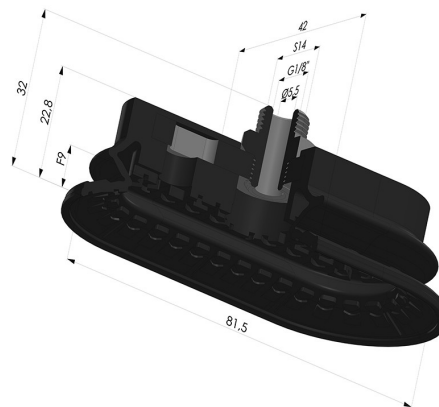

**TECHNICAL INFORMATION**

<b>Range :</b>	Suction cup
<b>Category :</b>	Oblong
<b>Series :</b>	4R
<b>Height (in mm) :</b>	36
<b>Shape :</b>	Oblong 1.5 Bellows
<b>Length :</b>	81.5mm
<b>Width :</b>	42mm
<b>inner barrel diameter :</b>	Male G1/8"
<b>Number of bellows :</b>	1.5 Bellows
<b>Horizontal force :</b>	94N
<b>Vertical force :</b>	47N
<b>Arrow :</b>	9mm

**Variants:**

Variant reference:

**4R 82NI M18**

- Color: Black
- Matter: Nitrile
- Shore Hardness: SH70